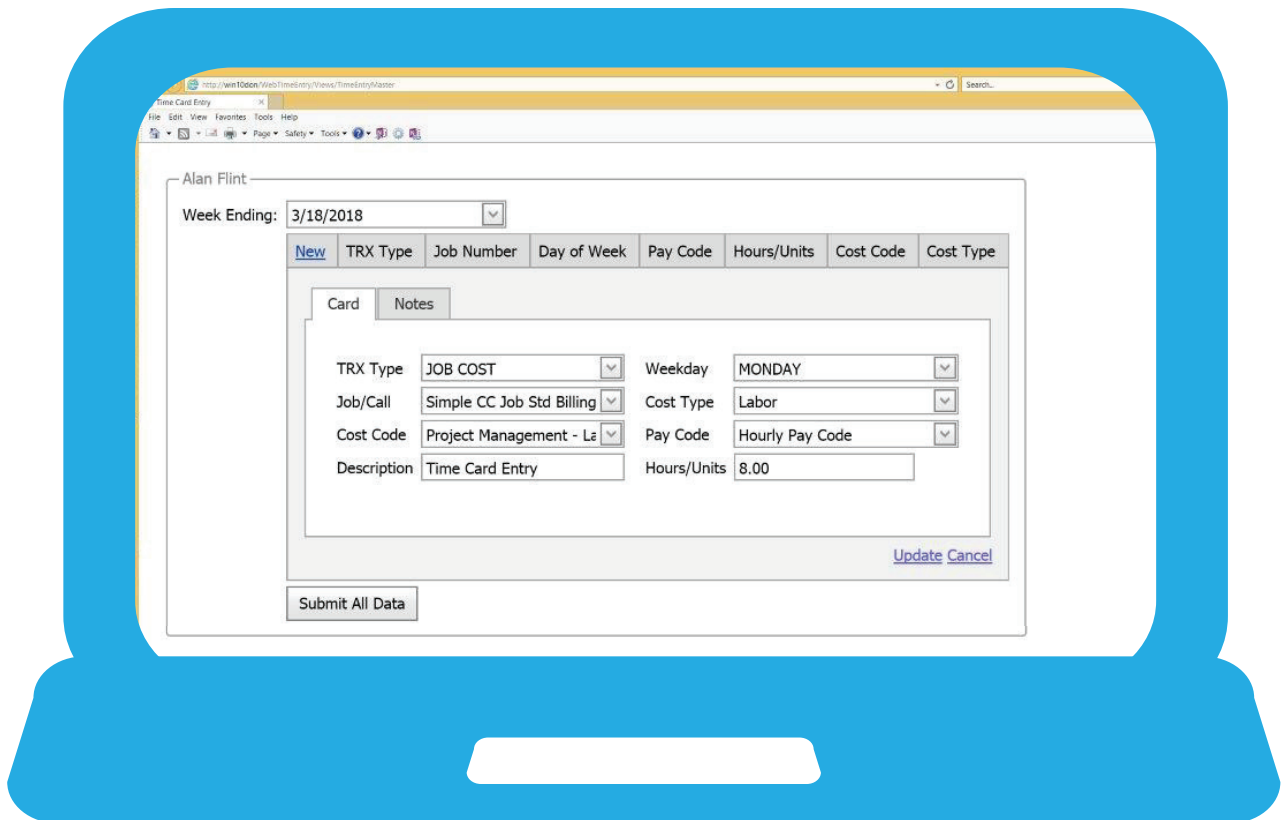

WEBTimeEntry

ENTER YOUR LABOR FROM ANYWHERE!

Use the web browser on your phone, tablet or computer to submit labor, travel or expenses against service calls and jobs.

wsTOOLS

Microsoft
Dynamics GP

218.486.5095 | SALES@ISCORP.BIZ | WWW.ISCORP.BIZ